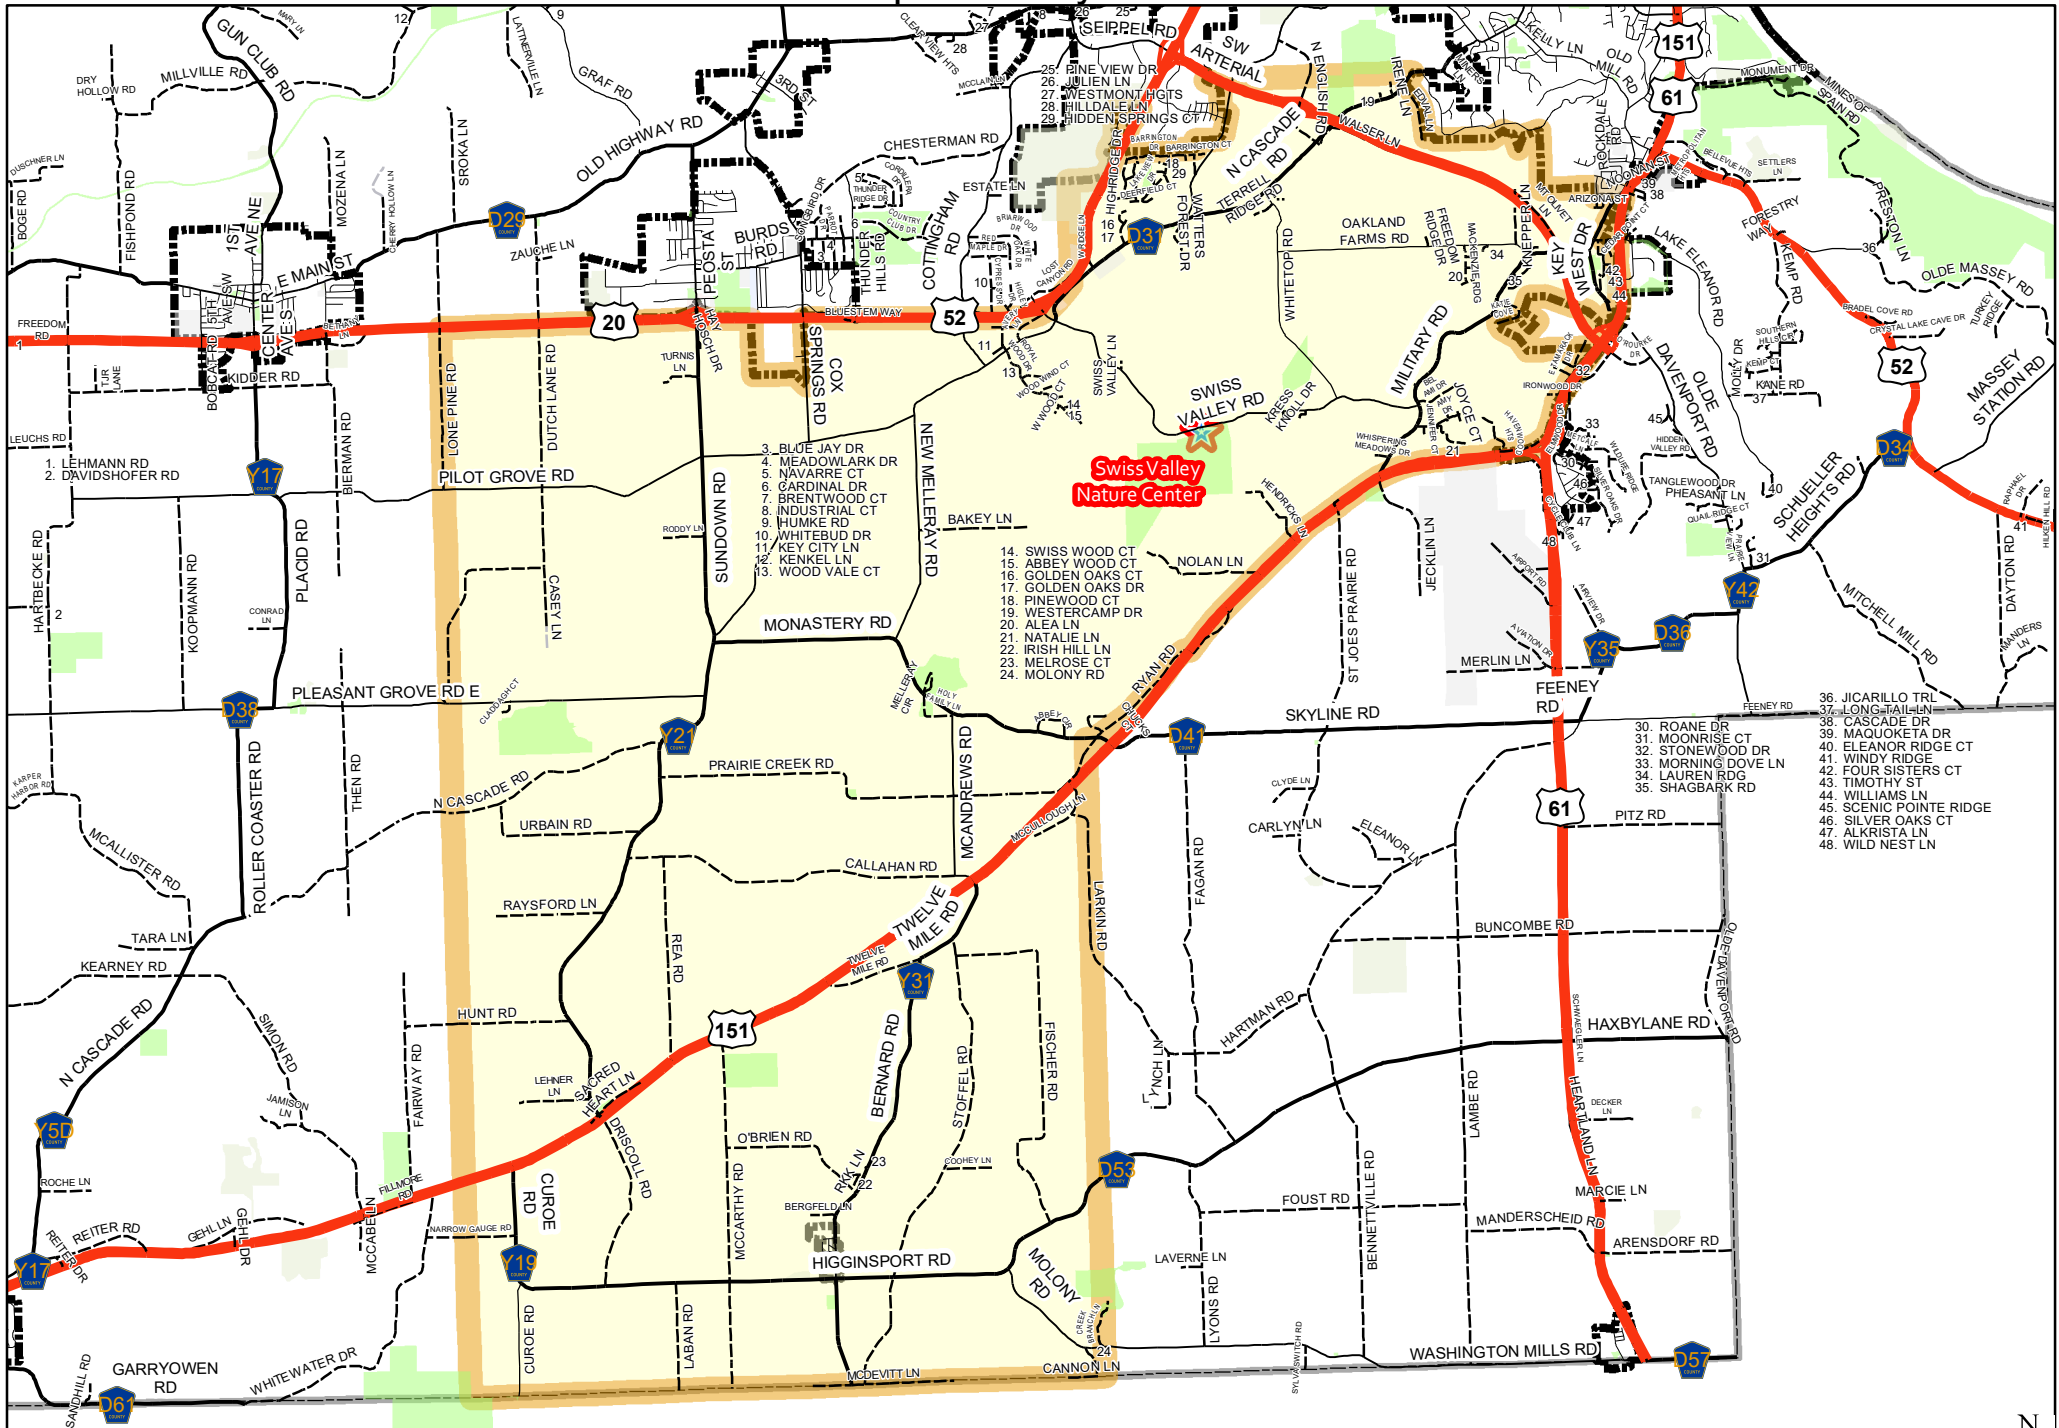

Dubuque County Precincts

33 - Swiss Valley Nature Center

Notice - These maps are compiled for assessment and tax information purposes from official county records. All map information shown is for the foregoing purpose and does not represent a survey of land.