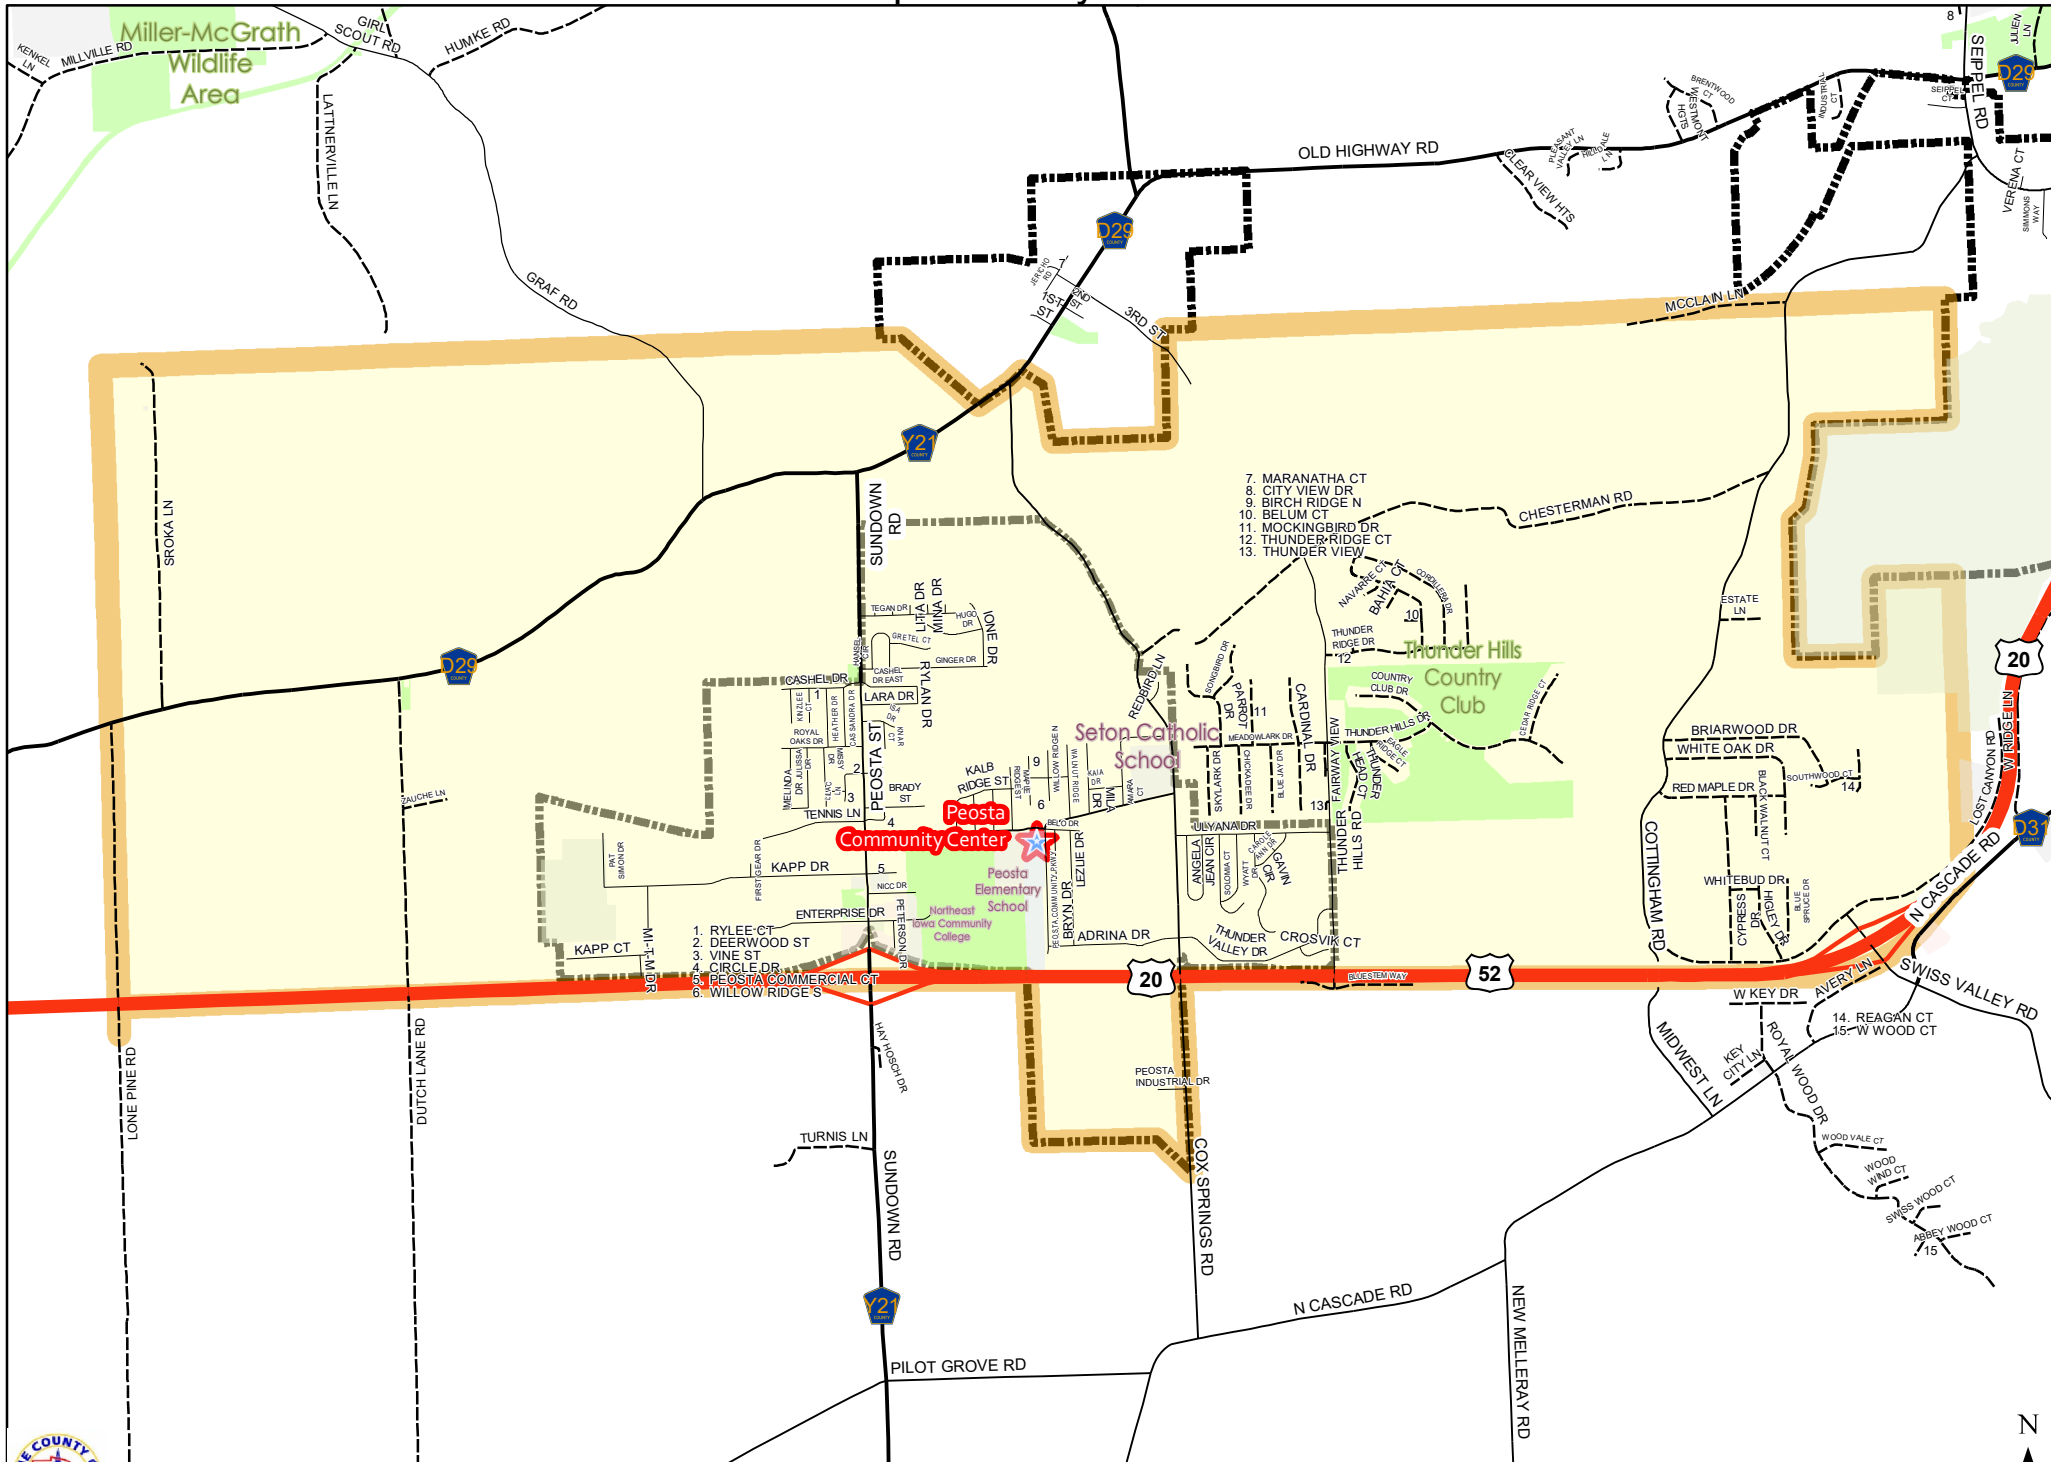

# Dubuque County Precincts

32 - Peosta Community Center

Notice - These maps are compiled for assessment and tax information purposes from official county records. All map information shown is for the foregoing purpose and does not represent a survey of land.