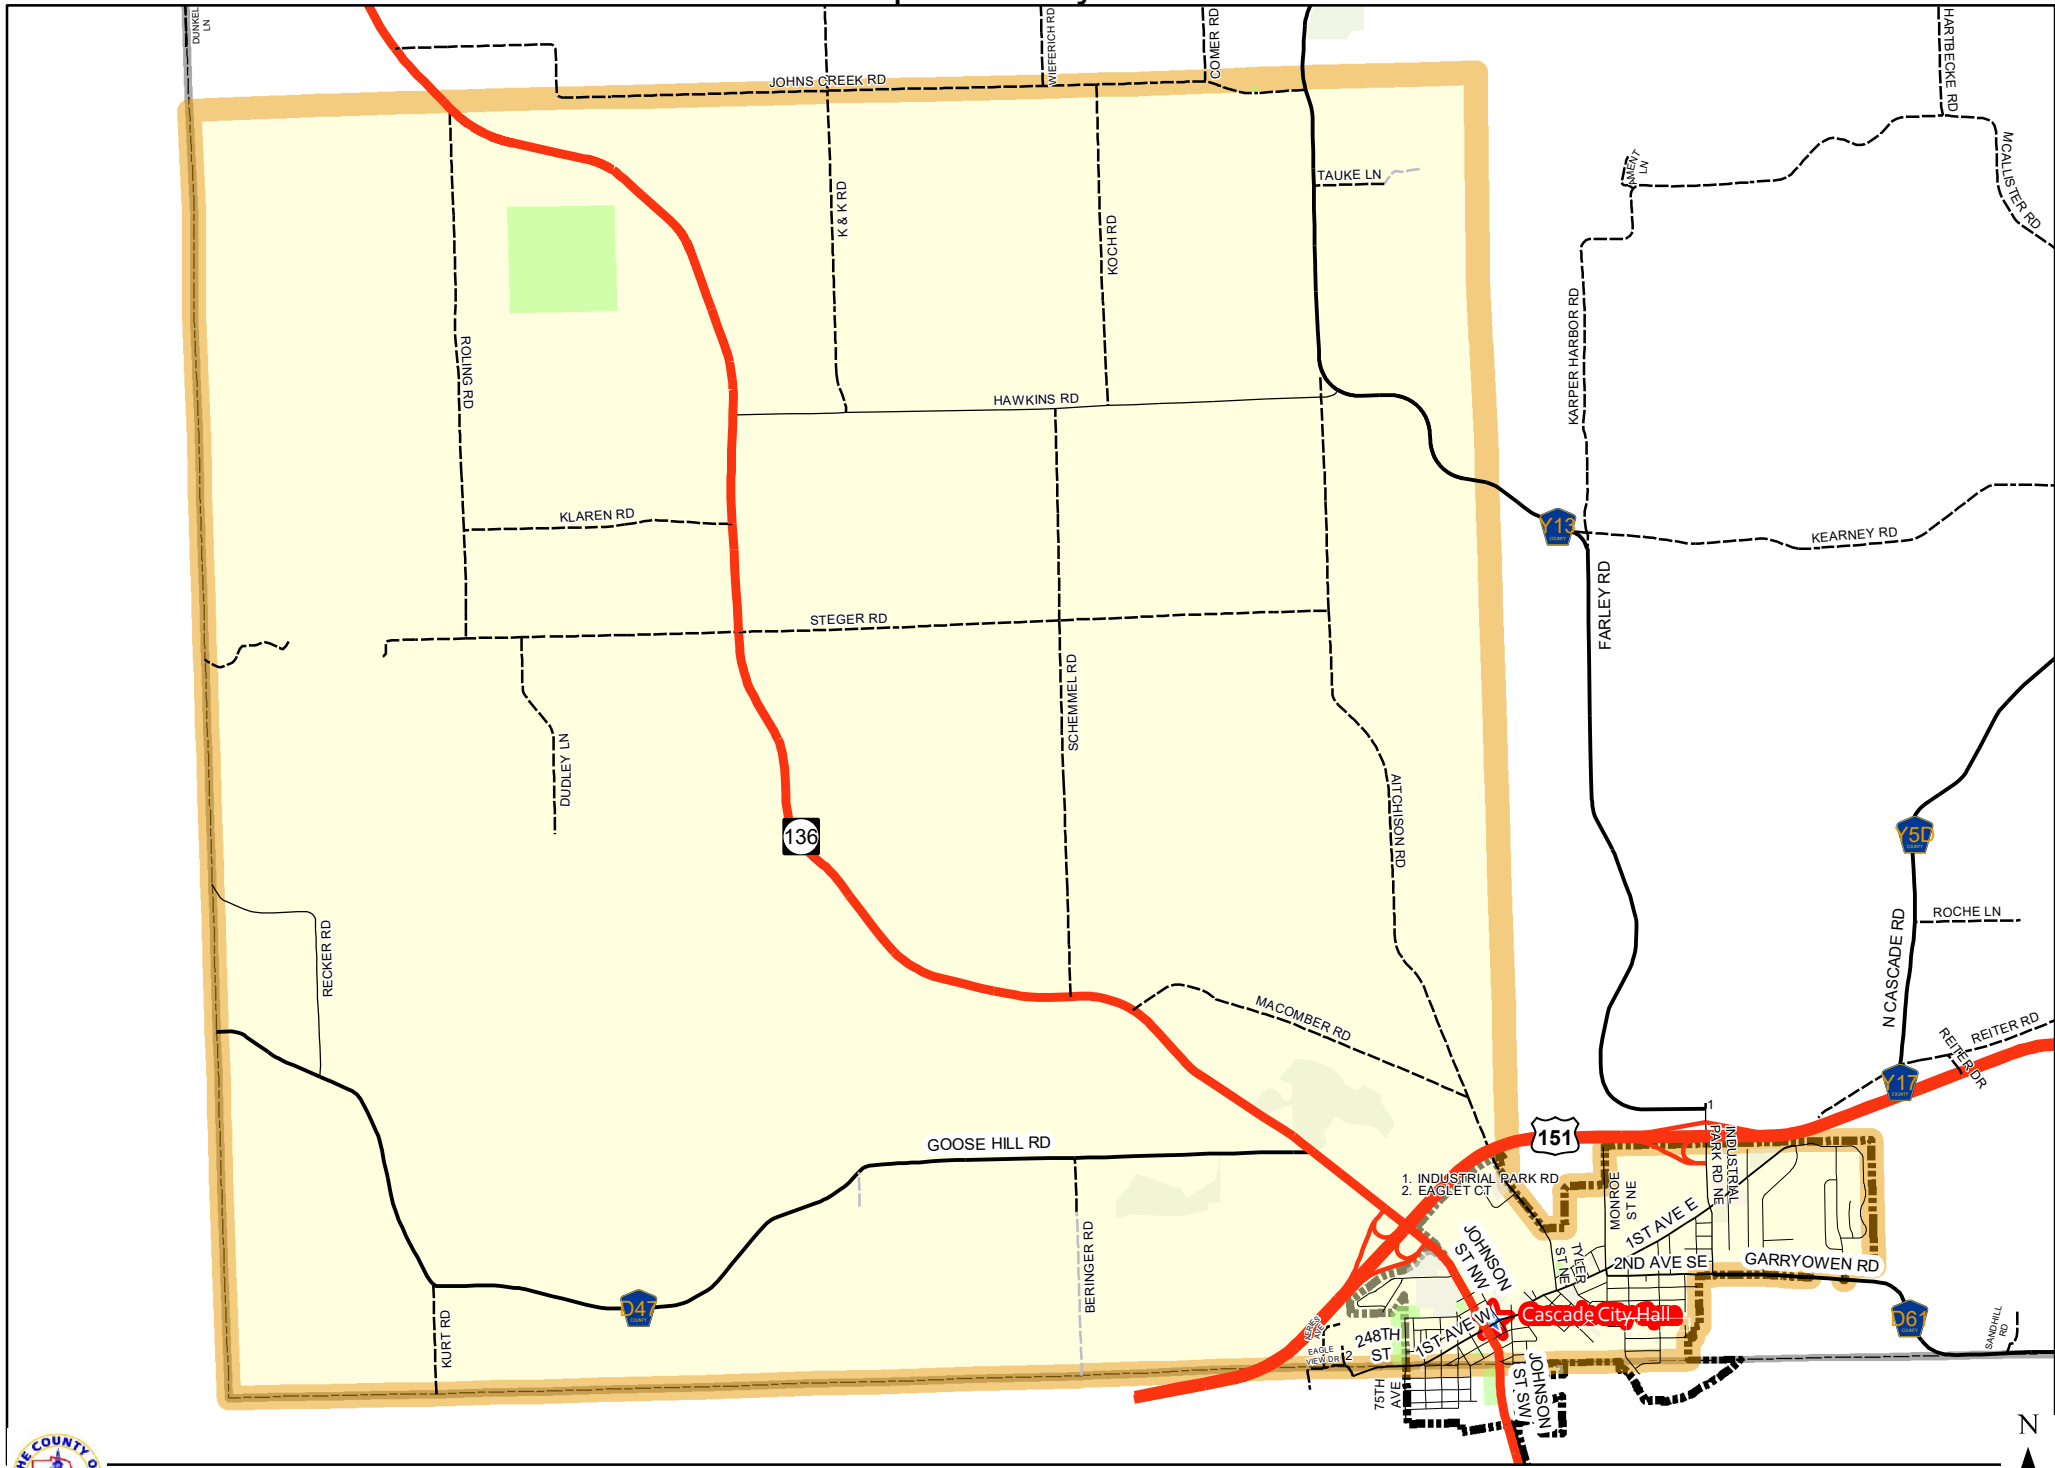

Dubuque County Precincts

30 - Cascade City Hall

Notice - These maps are compiled for assessment and tax information purposes from official county records. All map information shown is for the forgoing purpose and does not represent a survey of land.