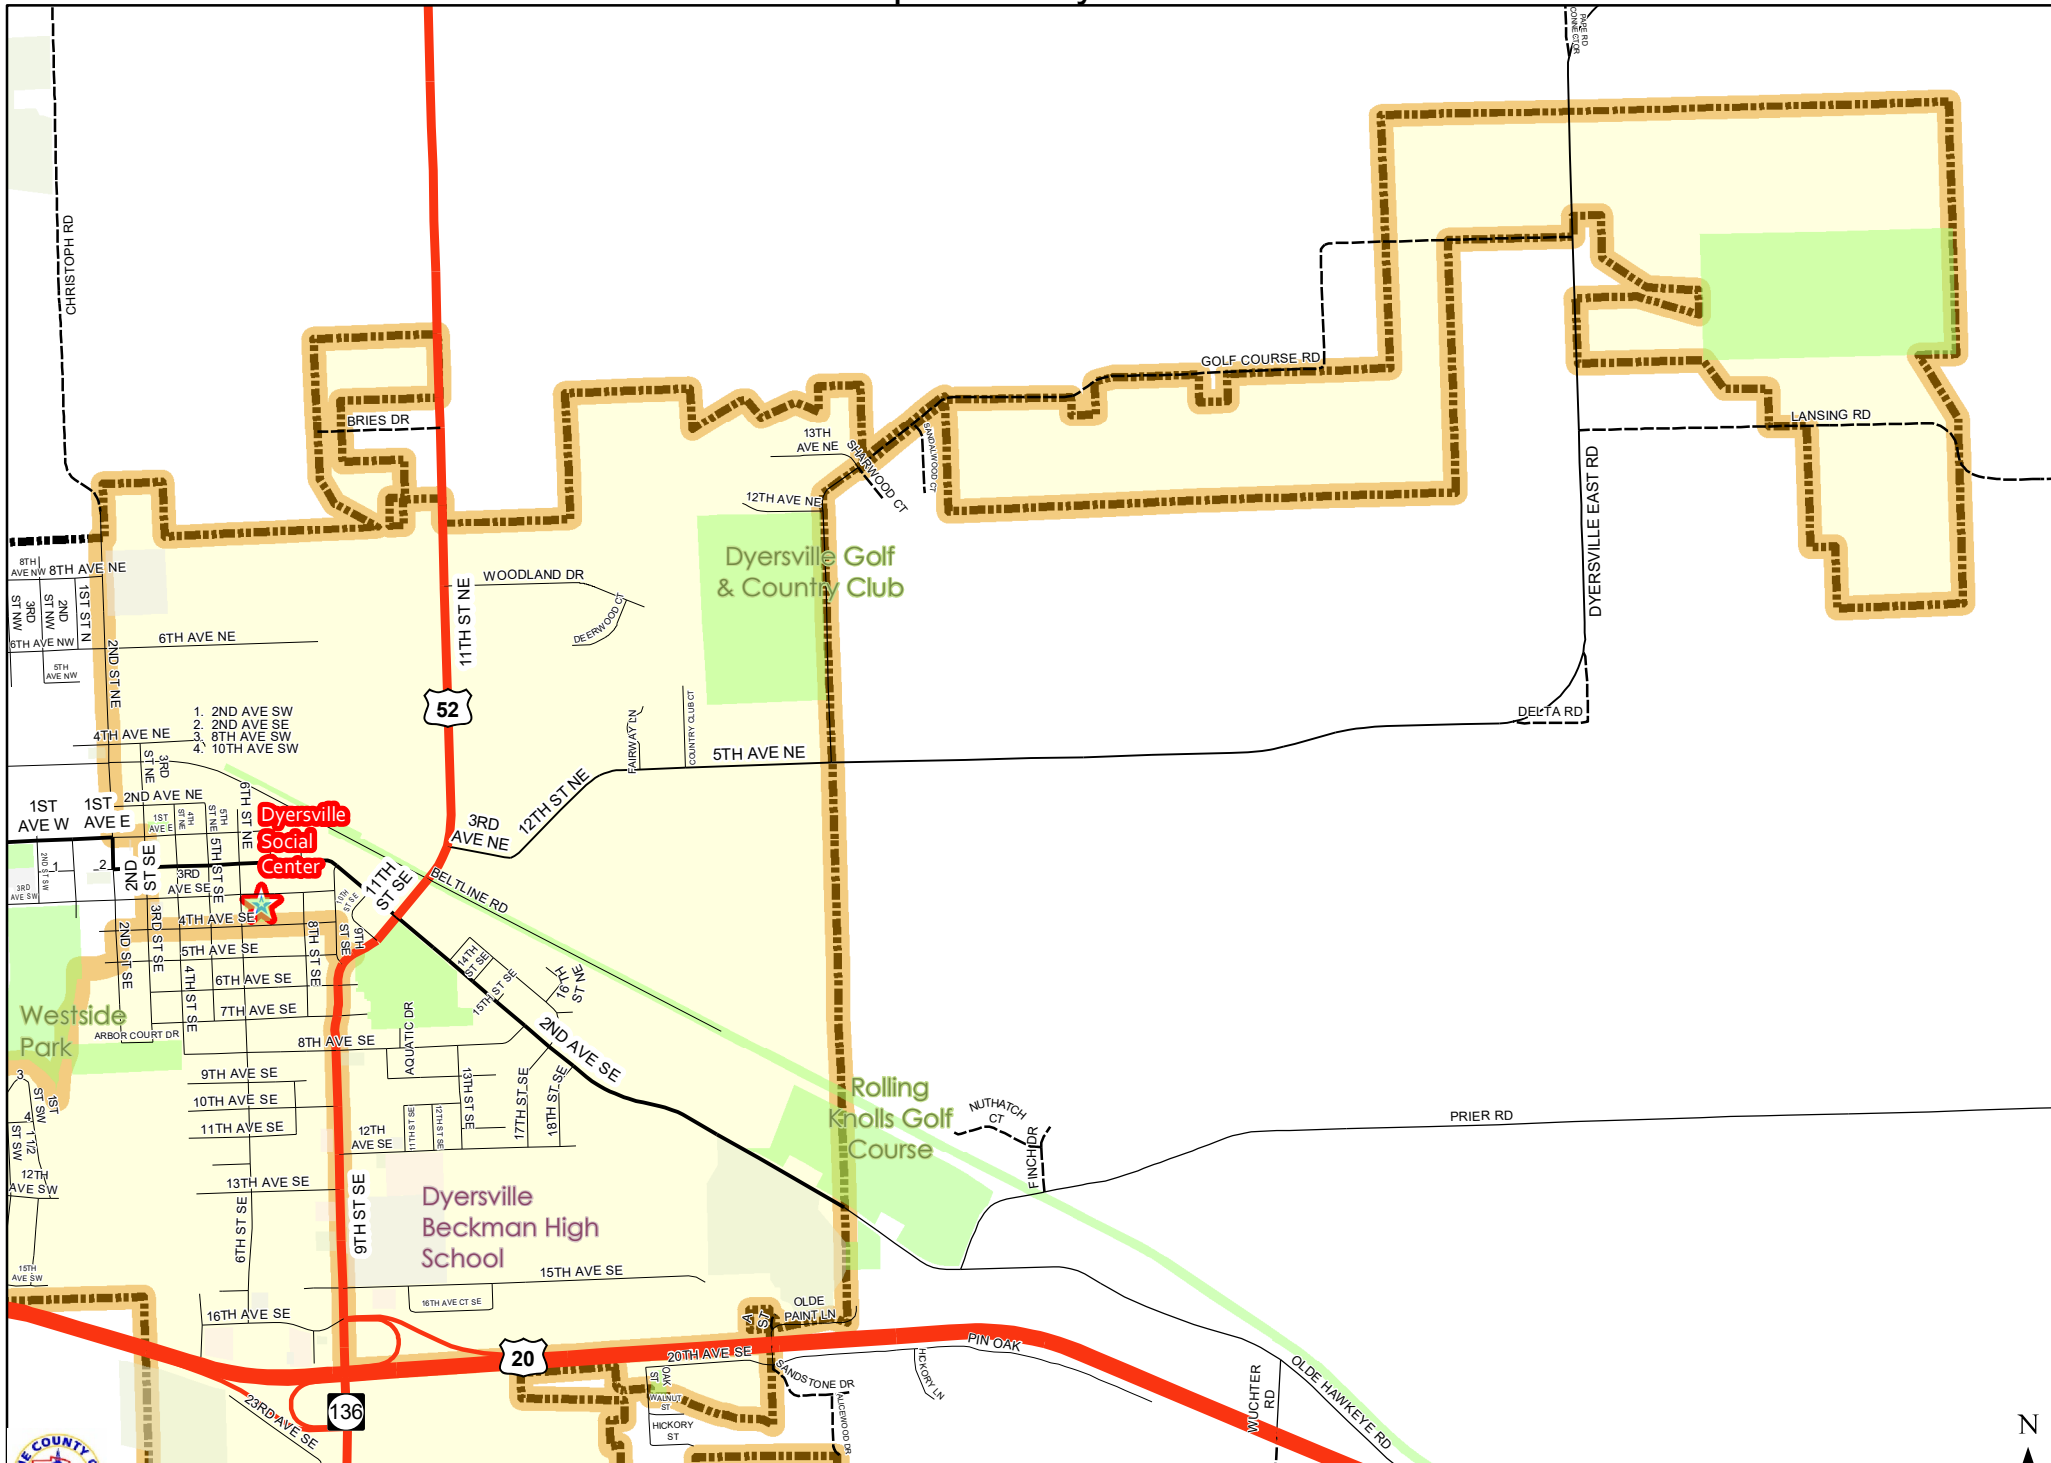

Dubuque County Precincts

27 - Dyersville Social Center

Notice - These maps are compiled for assessment and tax information purposes from official county records. All map information shown is for the foregoing purpose and does not represent a survey of land.

0 0.125 0.25 0.5 0.75 1 Miles