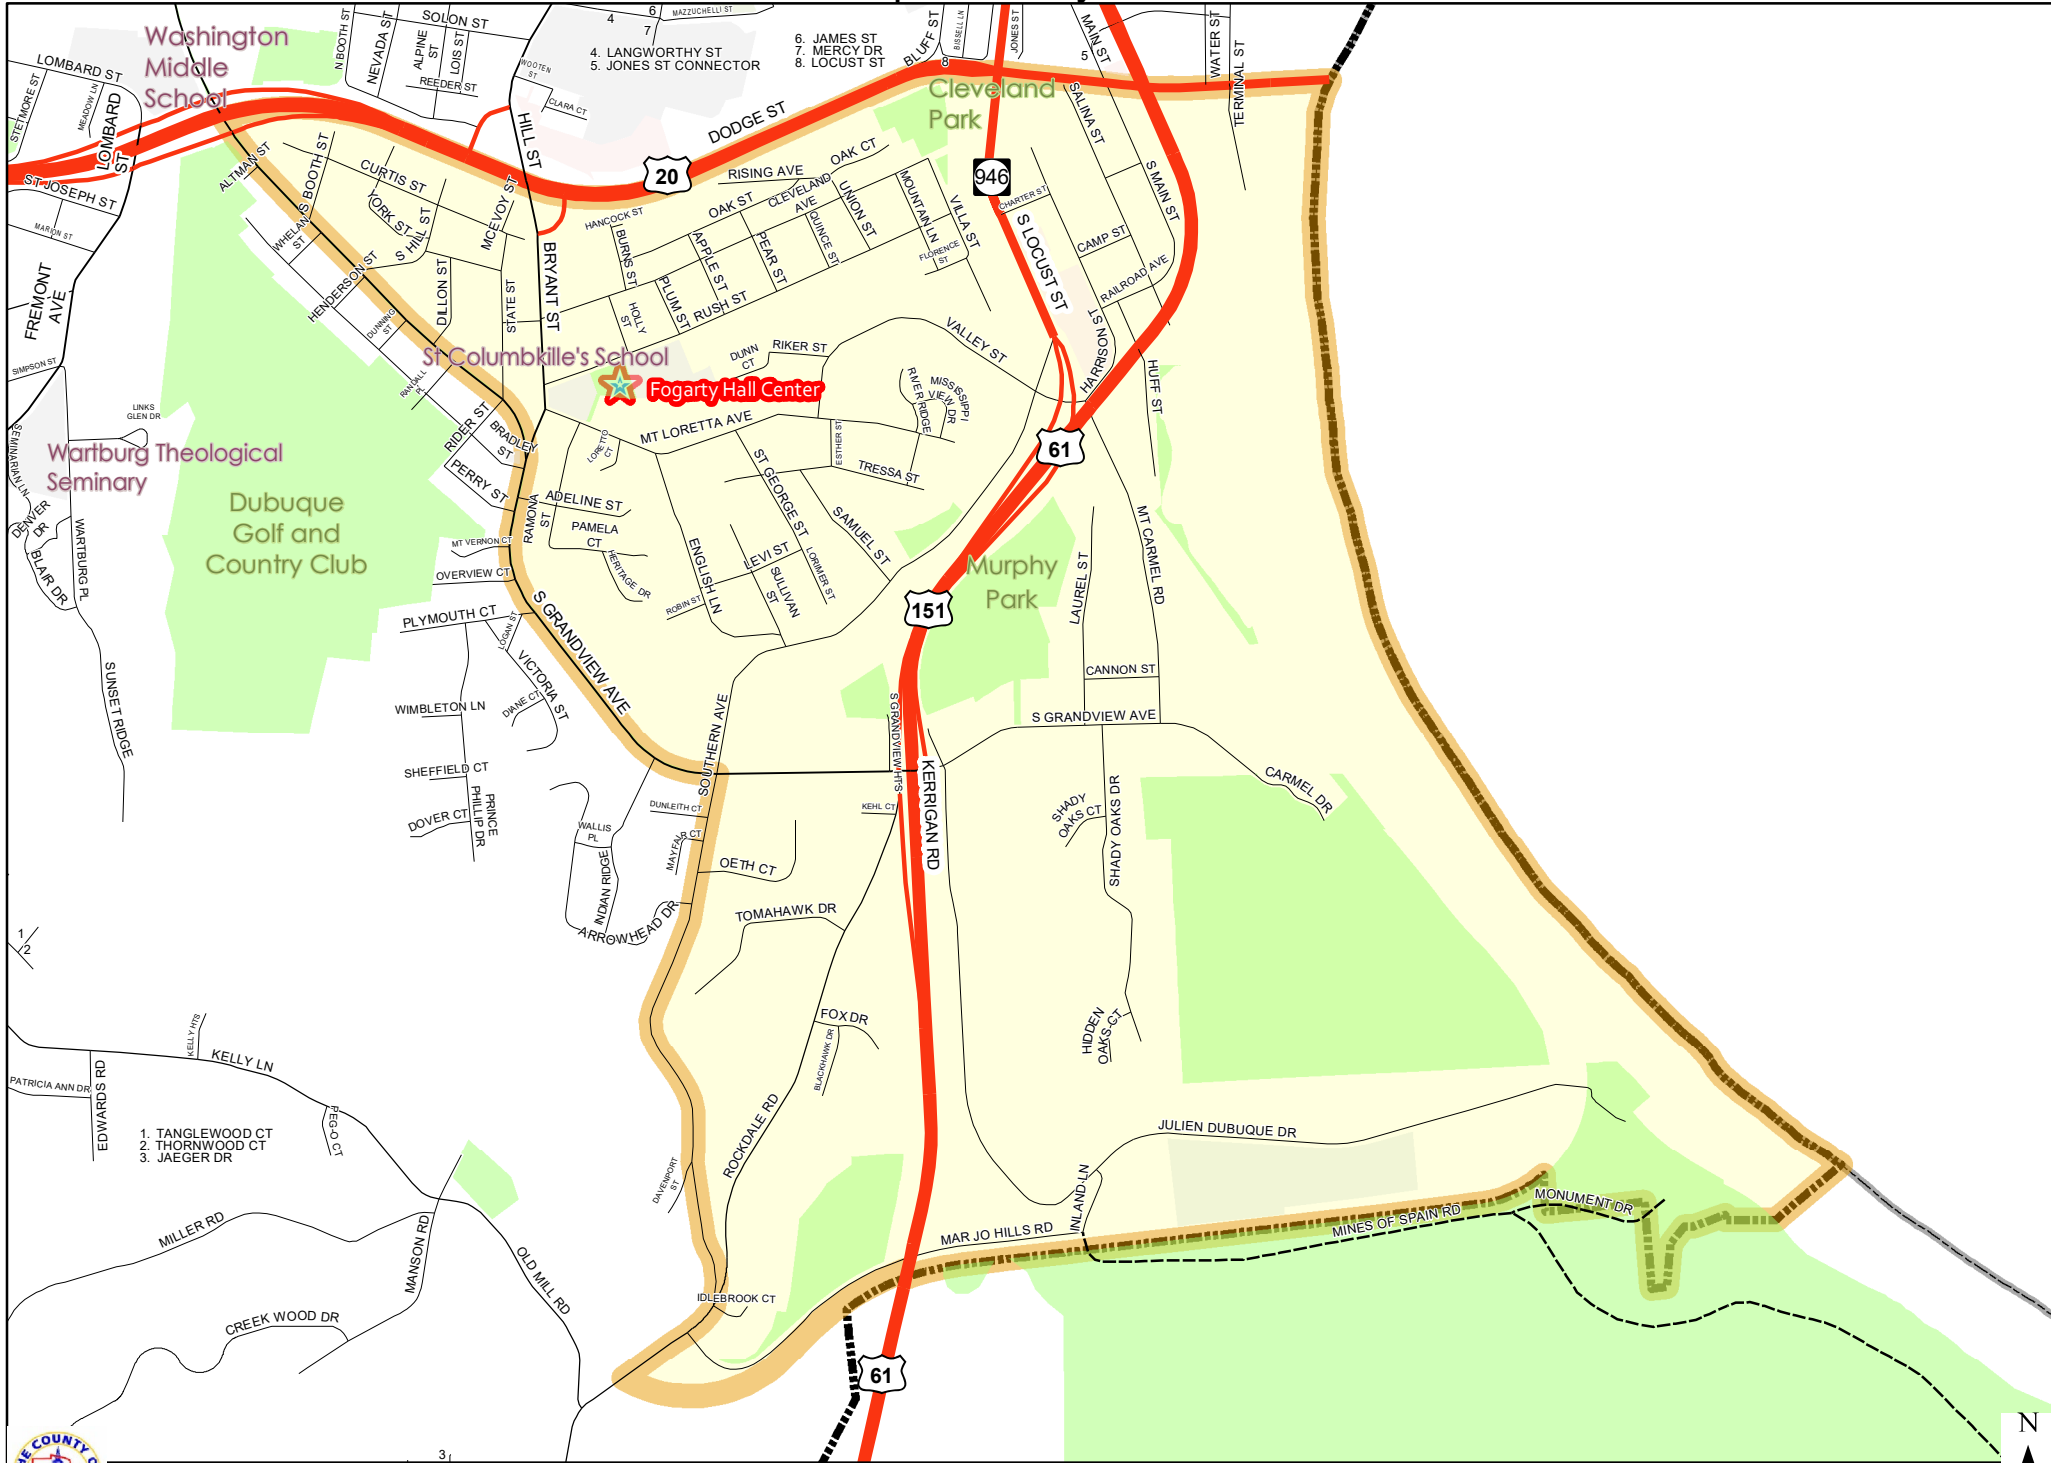

# Dubuque County Precincts

20 - Fogarty Hall Center

Notice - These maps are compiled for assessment and tax information purposes from official county records. All map information shown is for the foregoing purpose and does not represent a survey of land.

0 0.1 0.2 0.4 0.6 0.8 Miles