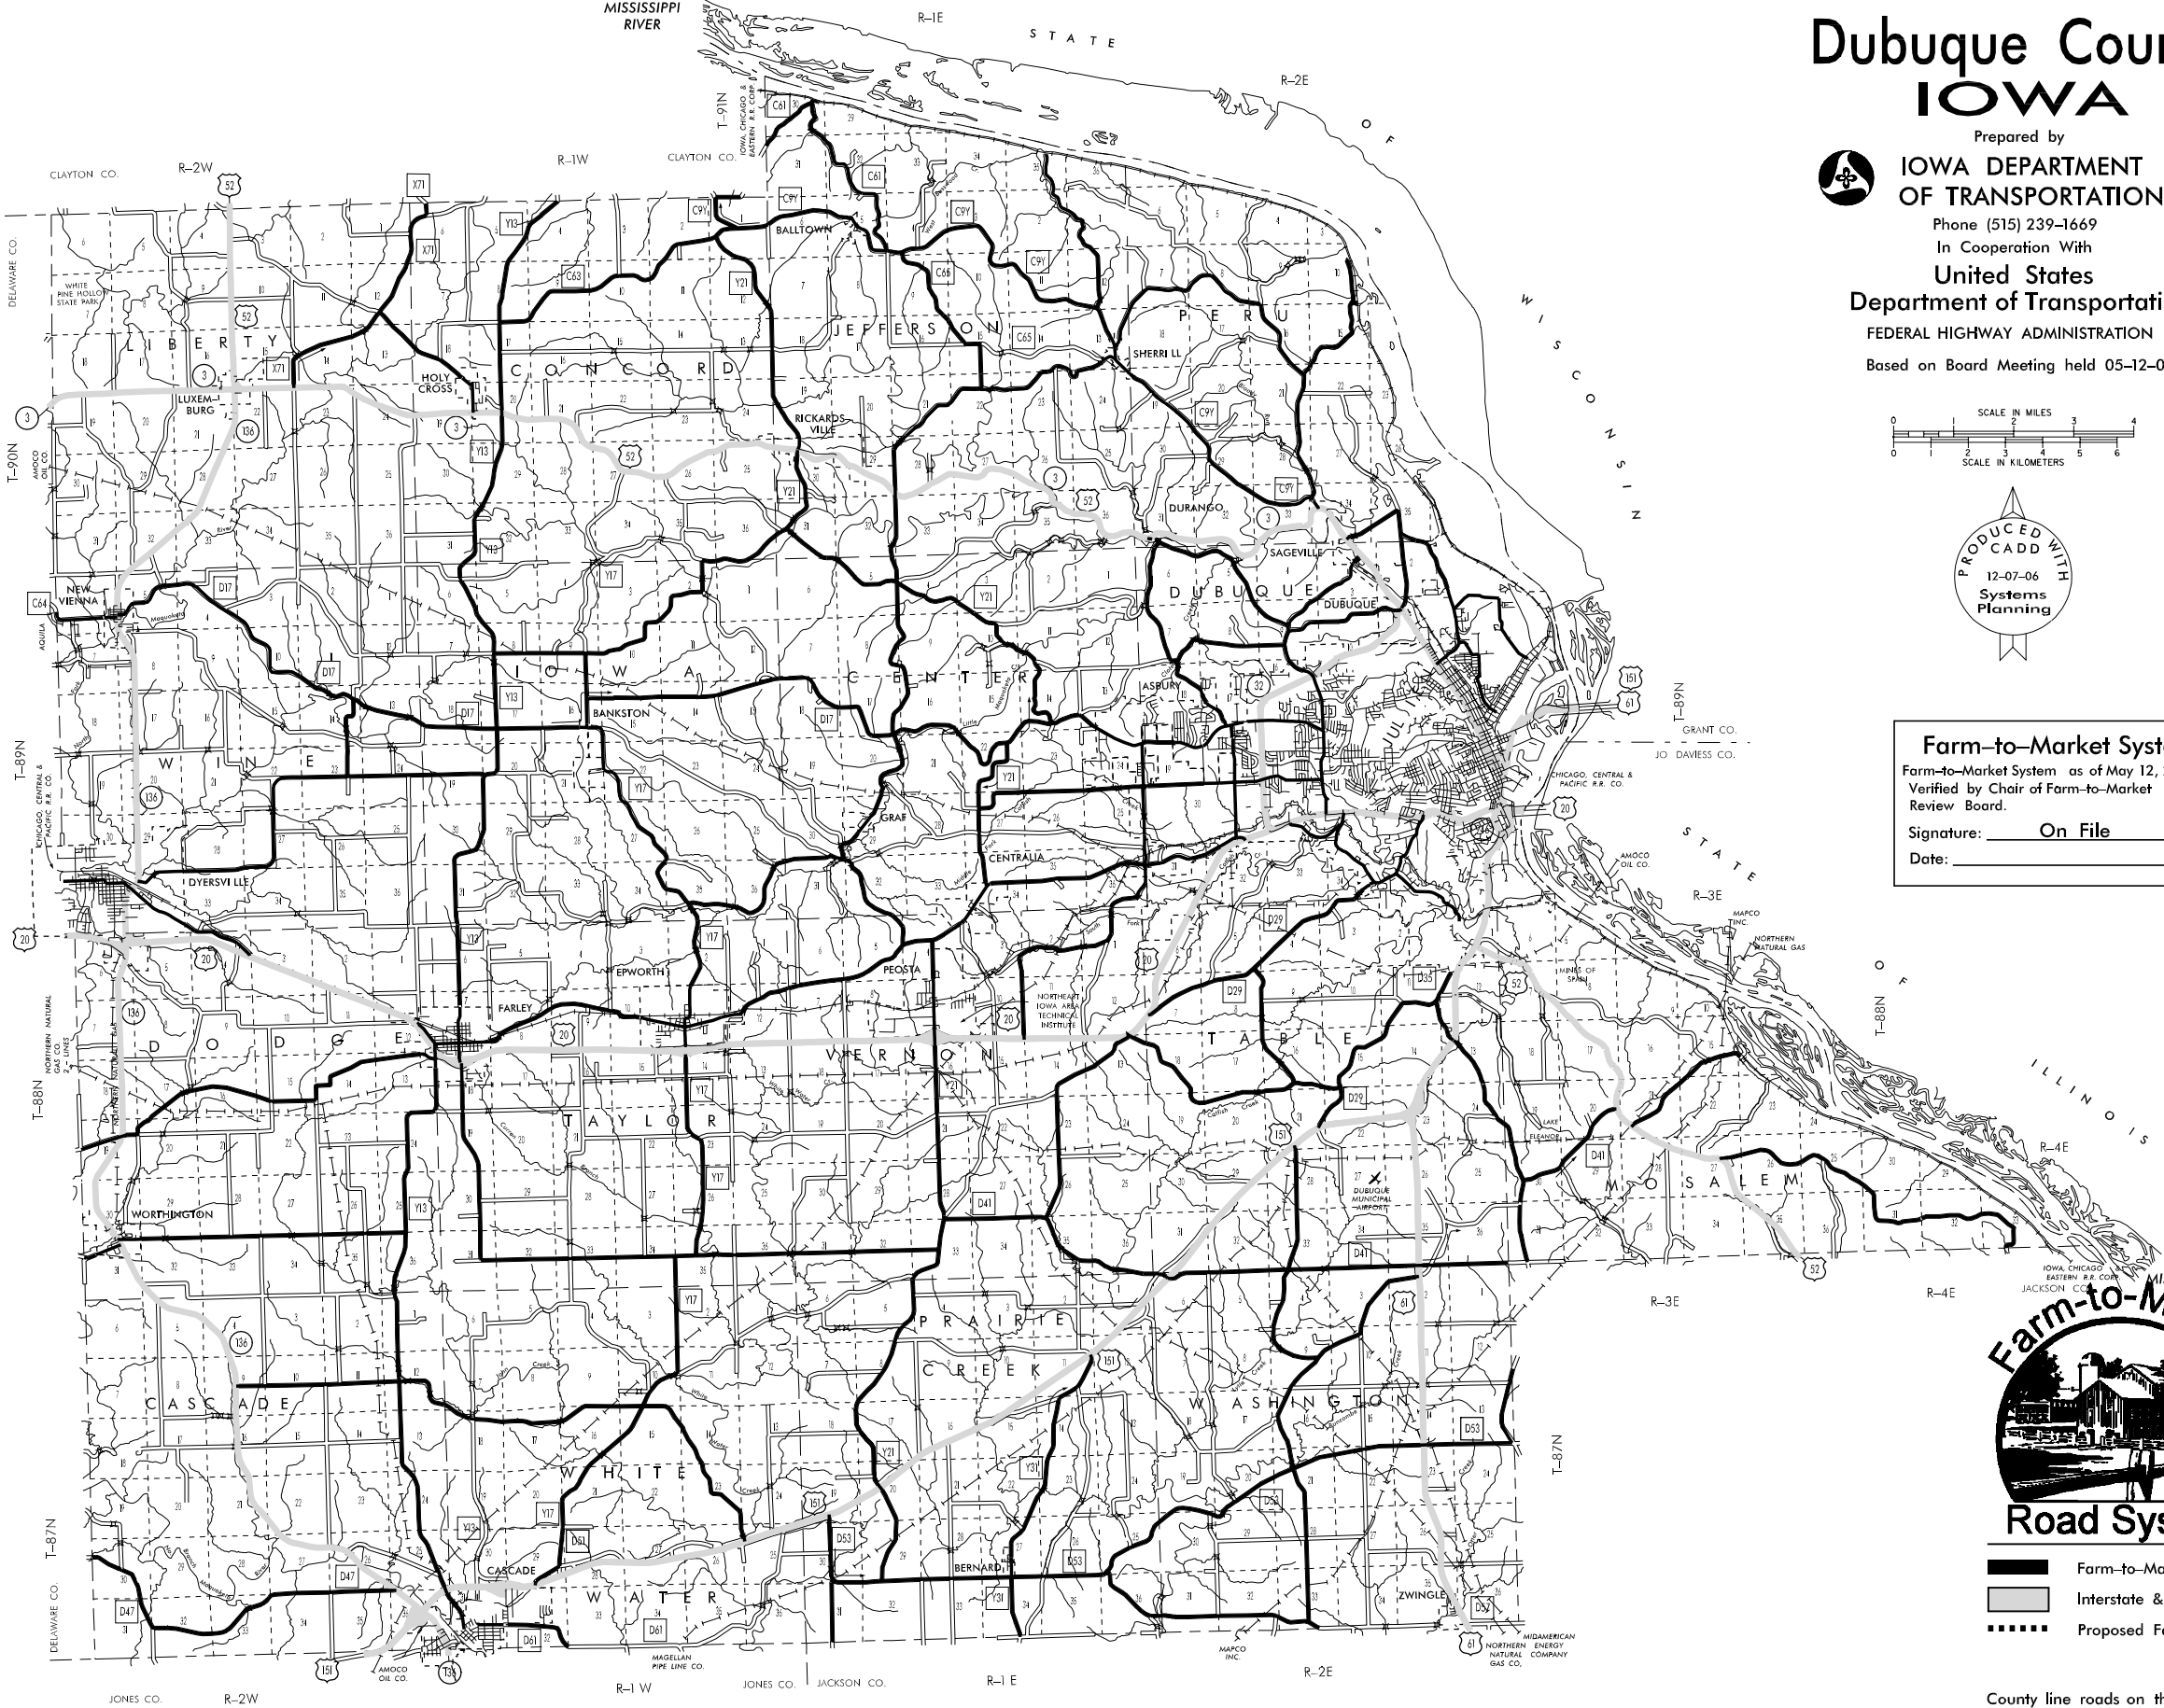

Dubuque County IOWA

Prepared by
 IOWA DEPARTMENT
OF TRANSPORTATION

Phone (515) 239-1669
In Cooperation With
United States
Department of Transportation
FEDERAL HIGHWAY ADMINISTRATION
Based on Board Meeting held 05-12-06

Farm-to-Market System
Farm-to-Market System as of May 12, 2006
Verified by Chair of Farm-to-Market
Review Board.
Signature: On File
Date: _____

-  Farm-to-Market
-  Interstate & Primary System
-  Proposed Farm-to-Market

County line roads on the south and east are classified by the adjacent county.